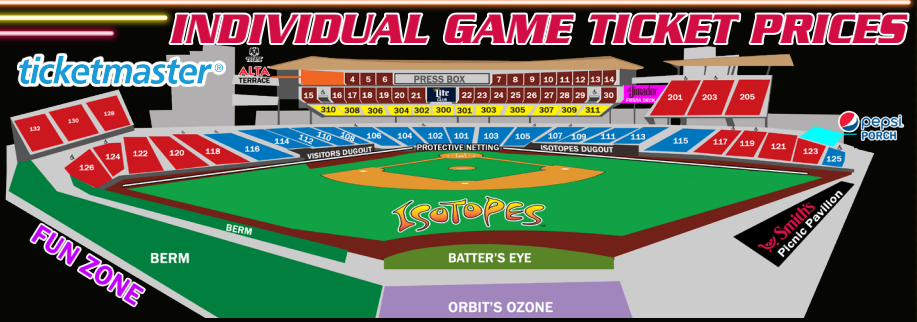

Isotopes

2023 SCHEDULE

GROUP OUTINGS

MONDAY - THURSDAY								
CLUB LEVEL			BOX LEVEL			RESERVED LEVEL		
20-199	$24.50/PERSON	20-199	200-499	500+	20-199	200-499	500+	
		$14.50/PERSON	$14.00/PERSON	$13.00/PERSON	$12.50/PERSON	$12.00/PERSON	$11.00/PERSON	
FRIDAY - SUNDAY								
CLUB LEVEL			BOX LEVEL			RESERVED LEVEL		
20-199	$25.50/PERSON	20-199	200-499	500+	20-199	200-499	500+	
		$15.50/PERSON	$15.00/PERSON	$14.00/PERSON	$13.50/PERSON	$13.00/PERSON	$12.00/PERSON	

TICKET PRICES

	CLUB LEVEL	
	ADVANCED PURCHASE	GAME DAY
MON-THU	$27	$31
FRI-SUN	$28	$32
JULY 3	$33	$37
	BOX LEVEL	
	ADVANCED PURCHASE	GAME DAY
MON-THU	$17	$21
FRI-SUN	$18	$22
JULY 3	$23	$27
	RESERVED LEVEL	
	ADVANCED PURCHASE	GAME DAY
MON-THU	$15	$19
FRI-SUN	$16	$20
JULY 3	$21	$25
BERM		
	GAME DAY	
TUES-SUN	$9	
JULY 3	$12	

ABQISOTOPES.COM • (505) 924-BALL

@ABQTOPES

ABQISOTOPES.COM

(505) 924.BALL

Double Play.

Debit. Credit. It doesn't matter.

Earn 2x the Reward Points when you use your card(s) at RGCU Field at Isotopes Park.